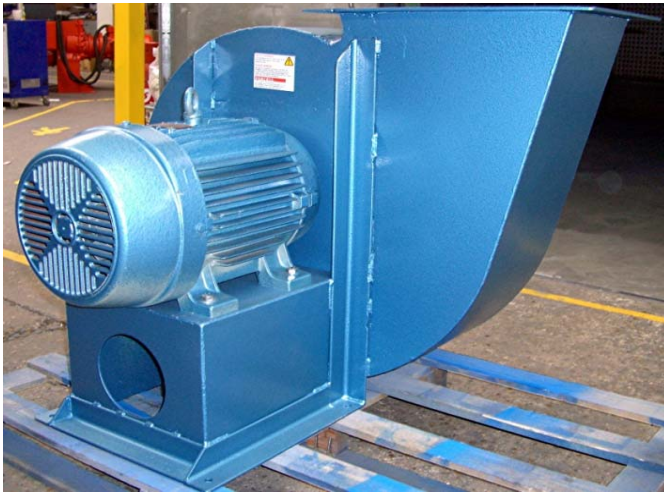

equipment

centrifugal fan

summary

stock no.	0008
condition	used (good)
price	£525.00 + VAT

technical data

suction inlet diameter	380mm
discharge aperture	420 x 250mm
colour	blue
kW	15
voltage	380/415
phase	three